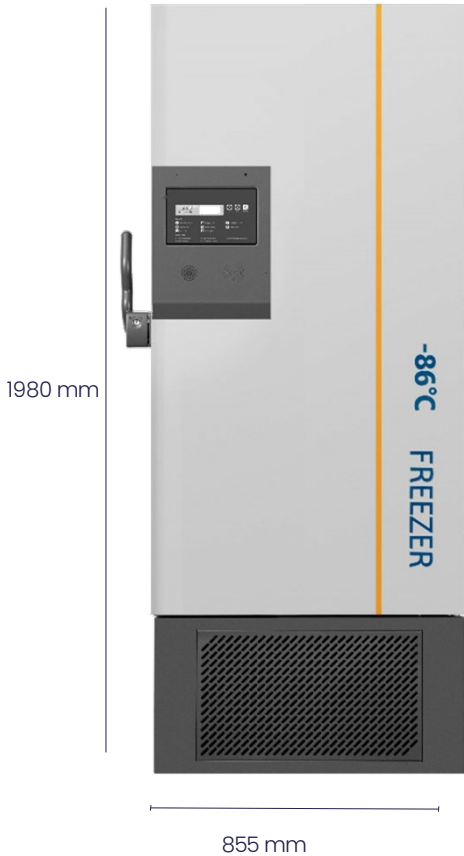

Multi-layer Silicone Sealing Structure.

Provides a tight seal between inner and outer door for better insulation.

Heated Pressure Equalization Port.

Allows users to re-open the main door quickly.

Improved Cooling Performance.

Vacc-Safe Australia's leading **vaccine** and **medical** cold storage **manufacturer**

Product structure data

Temperature Range	-40 to -86°C
Fridge Storage Volume (L)	458L nett
Product Dimensions (mm) (wxdxh)	885x855x1980
Interior Dimensions (mm) (wxdxh)	595x580x1310
Packing Dimensions (mm) (wxdxh)	980x970x2030
Net/Gross Weight	237/292