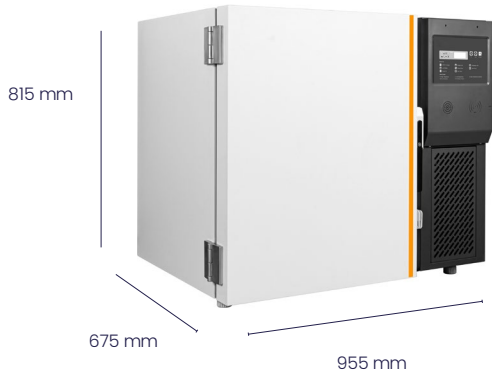

Multi-layer Silicone Sealing Structure.

Provides a tight seal between inner and outer door for better insulation.

Heated Pressure Equalization Port.

Allows users to re-open the main door quickly.

Improved Cooling Performance.

Vacc-Safe Australia's leading **vaccine** and **medical** cold storage **manufacturer**

Product structure data

Temperature Range	-40 to -86°C
Fridge Storage Volume (L)	100L nett
Product Dimensions (mm) (wxdxh)	955x675x815
Interior Dimensions (mm) (wxdxh)	440x435x490
Packing Dimensions (mm) (wxdxh)	1040x775x995
Net/Gross Weight	113/141