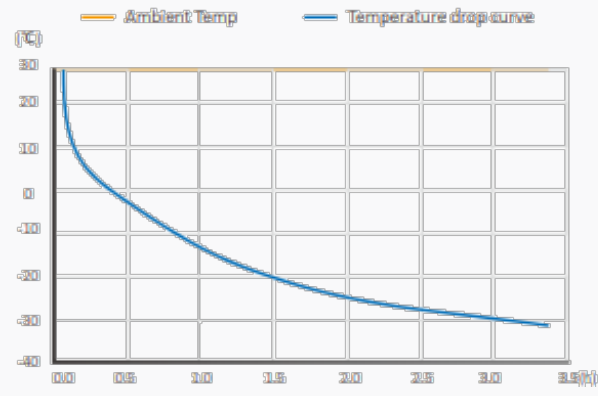

Typical Performance Characteristics at 25°C Ambient

Increased Product Lifespan

Powerful heat dissipation for the condenser improving heat exchange capacity by more than 20% over that of common copper tube fin condensers..