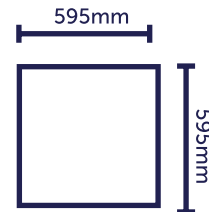

Vacc-Safe

- Operating Range 2° - 8°C
- Ambient Rating 32°C
- Power Supply – standard 10Amp
- MEPS Power Consumption 3.69 kWhr/24hr
- Gross Volume 386 Ltr
- Dimensions W595 x D595 x H1930mm
- Comes standard with
 - i. Evaporator guard
 - ii. 6 x plastic coated steel shelves
 - iii. USB Log Tag Data Logger (Software provided)
- Digital temp Control and monitoring system
- Records Max and Min. Temp history
- Fan assisted cooling to ensure consistent Temperature distribution on all shelves
- Internal Light
- Audible and Visual High & Low temp Alarm
- 'Door Open' Alarm
- 'Self-closing' Lockable Door
- Warranty 2 years
 - optional additional warranty