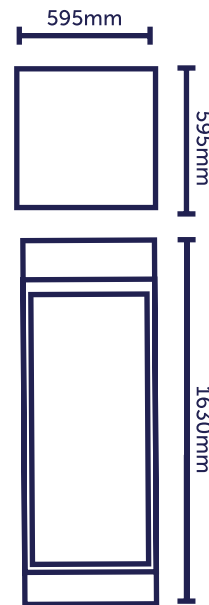

Vacc-Safe

- Operating Range 2° - 8°C
- Ambient Rating 32°C
- Power Supply – standard 10Amp
- MEPS Power Consumption 3.69 kWhr/24hr
- Gross Volume 306 Ltr
- Dimensions W595 x D595 H1630mm
- Comes standard with
 - i. Evaporator guard
 - ii. 5 x plastic coated steel shelves
 - iii. USB Log Tag Data Logger (Software provided)
- Digital temp Control and monitoring system
- Records Max and Min. Temp history
- Fan assisted cooling to ensure consistent Temperature distribution on all shelves
- Internal Light
- Audible and Visual High & Low temp Alarm
- 'Door Open' Alarm
- 'Self-closing' Lockable Door
- Warranty 2 years – optional additional warranty